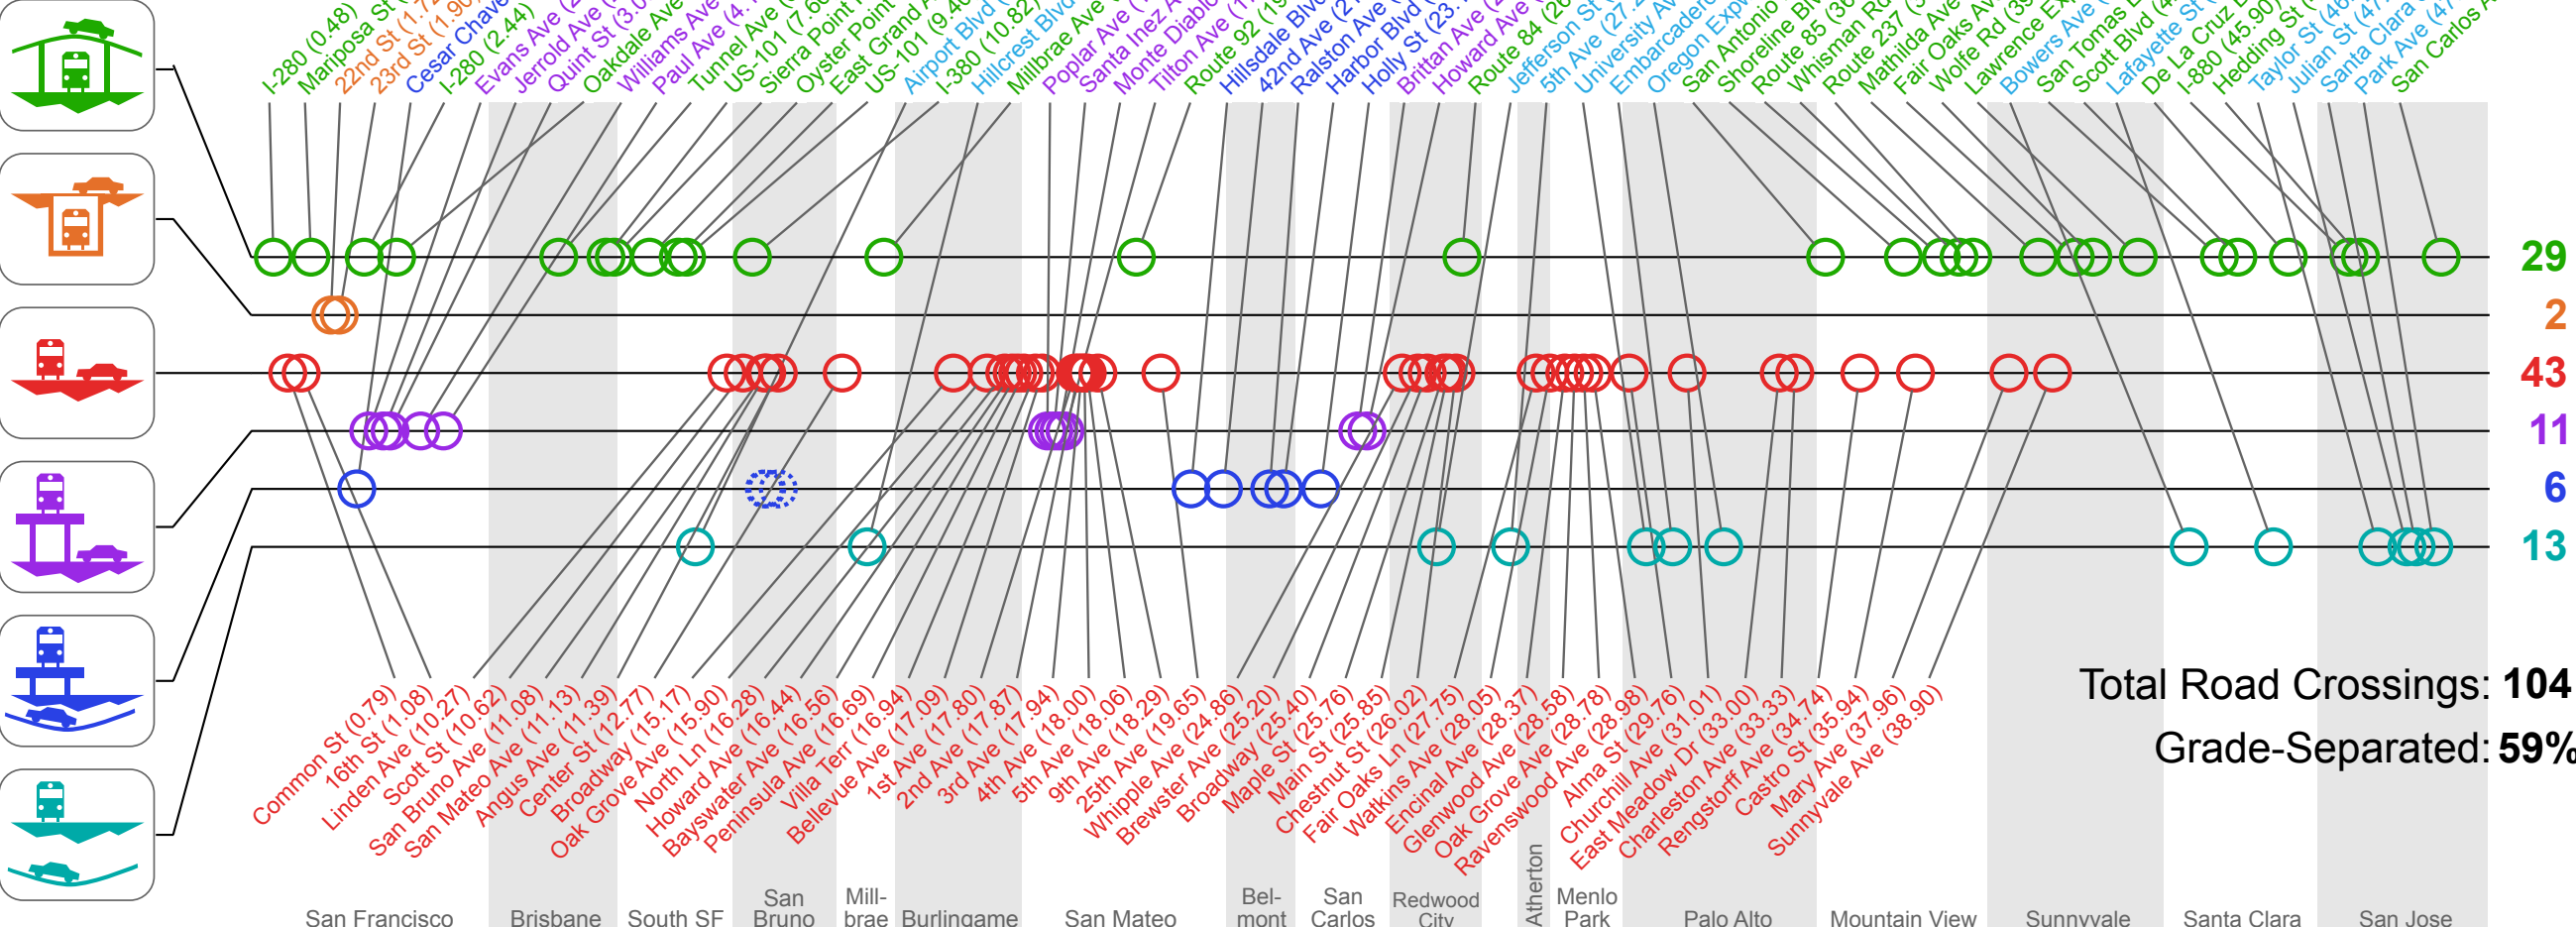

Peninsula Rail Corridor

Road Crossings

I-280 (0.48)
 Mariposa St (1.29)
 22nd St (1.72)
 23rd St (1.90)
 Cesar Chavez St (2.28)
 I-280 (2.44)
 Evans Ave (2.54)
 Jerrold Ave (2.85)
 Quint St (3.00)
 Oakdale Ave (3.14)
 Williams Ave (3.66)
 Paul Ave (4.15)
 Tunnel Ave (6.64)
 US-101 (7.66)
 Sierra Point (6.84)
 Oyster Point Pkwy (7.84)
 East Grand Blvd (8.60)
 US-101 (9.40)
 Airport Blvd (9.22)
 Hillcrest Blvd (10.82)
 Millbrae Blvd (13.31)
 Santa Ave (13.67)
 Monte Inez Ave (17.20)
 Tilton Ave (17.34)
 Route 92 (17.58)
 Hillside Blvd (17.45)
 42nd Ave (19.12)
 Ralston Ave (20.30)
 Harbor Blvd (22.00)
 Holly St (23.10)
 Brittan Ave (23.90)
 Howard Ave (23.10)
 Route 84 (26.15)
 Jefferson St (24.10)
 5th Ave (27.20)
 University Ave (25.60)
 Embarcadero (30.13)
 Oregon Expwy (30.70)
 San Antonio Rd (31.80)
 Shoreline Blvd (34.00)
 Route 85 (36.50)
 Whisman Rd (35.68)
 Route 237 (36.88)
 Matilda Ave (37.18)
 Fair Oaks Ave (38.60)
 Wolfe Rd (39.99)
 Lawrence Expwy (39.77)
 Bowers Ave (41.85)
 San Tomas Expwy (40.75)
 Lafayette St (42.90)
 De La Cruz Blvd (42.50)
 I-880 (45.90)
 Hedding St (43.67)
 Taylor St (43.99)
 Julian St (46.15)
 Santa Clara St (47.52)
 Park Ave (47.15)
 San Carlos Ave (47.73)
 San Carlos Ave (47.89)